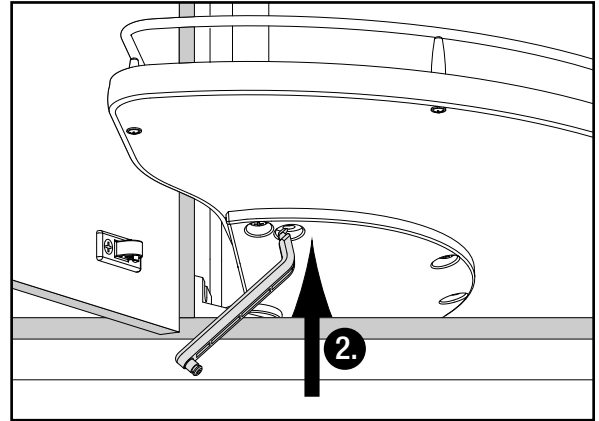

VS COR® Wheel 2/4

MONTAGEANLEITUNG / ASSEMBLY MANUAL

**VAUTH
SAGEL**

**VAUTH
SAGEL**
QUALITY
MADE IN GERMANY

Ø	A	B
650	325	30
750	375	30
850	425	30

mm

1

2

3

	X	
Ø		
650	86	92
750	86	92
850	158	92

2 x
4,0 x 16 mm

32
16

20

280
312

4,0 x 16 mm