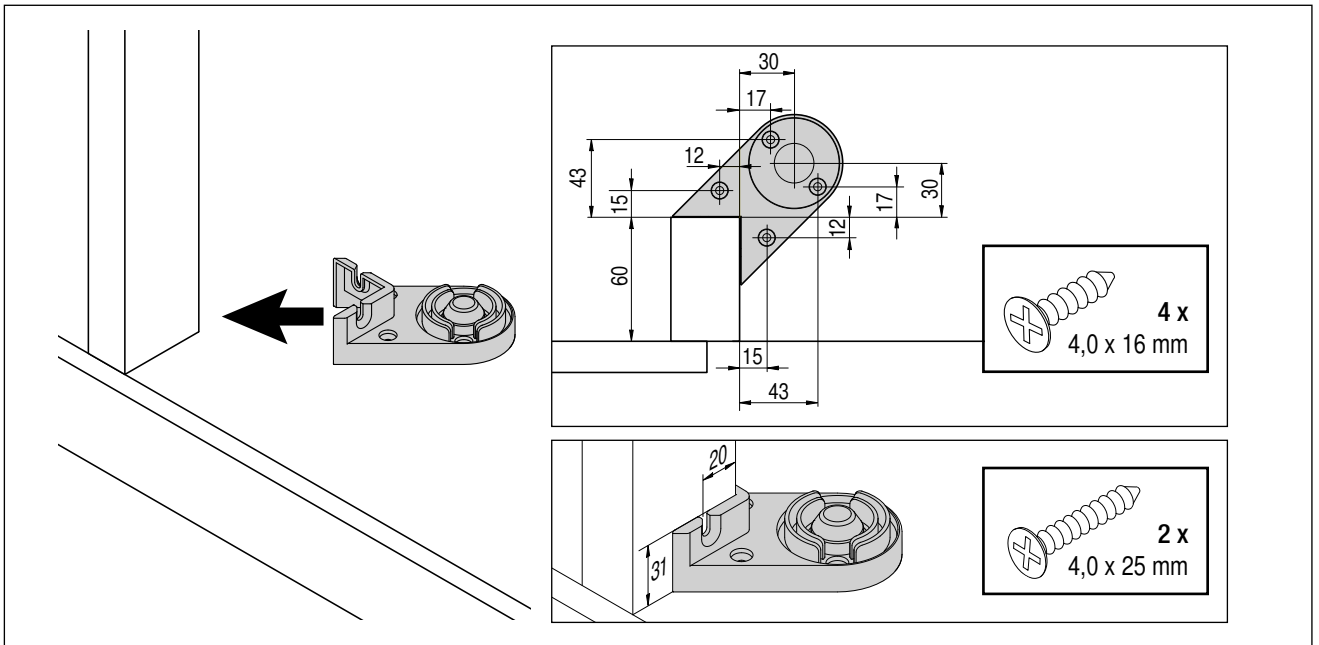

VS COR® Wheel 2/4

MONTAGEANLEITUNG / ASSEMBLY MANUAL

**VAUTH
SAGEL**

**VAUTH
SAGEL**
QUALITY
MADE IN GERMANY

Ø	A	B
650	325	30
750	375	30
850	425	30

mm

1

2

3

	X	
Ø		
650	86	92
750	86	92
850	158	92

2 x
4,0 x 16 mm

32
16

20

280
312

4,0 x 16 mm