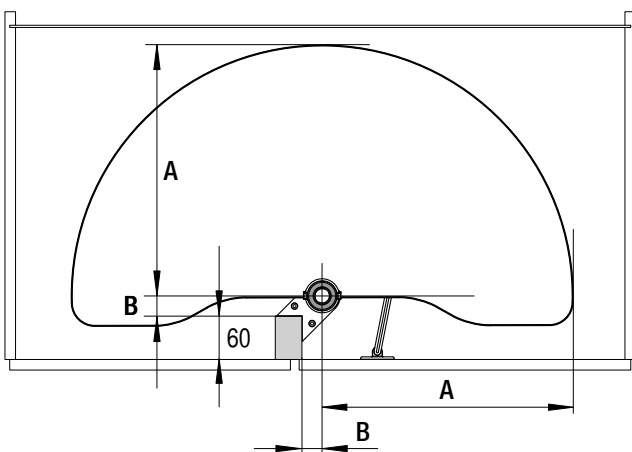

VS COR® Wheel 2/4

MONTAGEANLEITUNG / ASSEMBLY MANUAL

**VAUTH
SAGEL**

**VAUTH
SAGEL**
QUALITY
MADE IN GERMANY

Ø	A	B
650	325	30
750	375	30
850	425	30

mm

1

2

3

	X	
Ø		
650	86	92
750	86	92
850	158	92

2 x
4,0 x 16 mm

32
16

20

280
312

4,0 x 16 mm