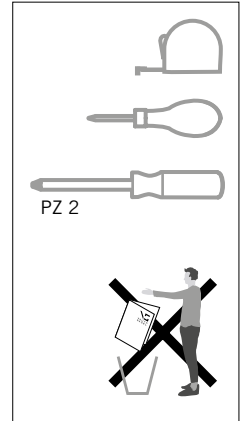

VS COR® Wheel 2/4

MONTAGEANLEITUNG / ASSEMBLY MANUAL

**VAUTH
SAGEL**

**VAUTH
SAGEL**
QUALITY
MADE IN GERMANY

Ø	A	B
650	325	30
750	375	30
850	425	30

mm

1

2

3

	X	
Ø		
650	86	92
750	86	92
850	158	92

2 x
4,0 x 16 mm

32
16

20

280
312

4,0 x 16 mm