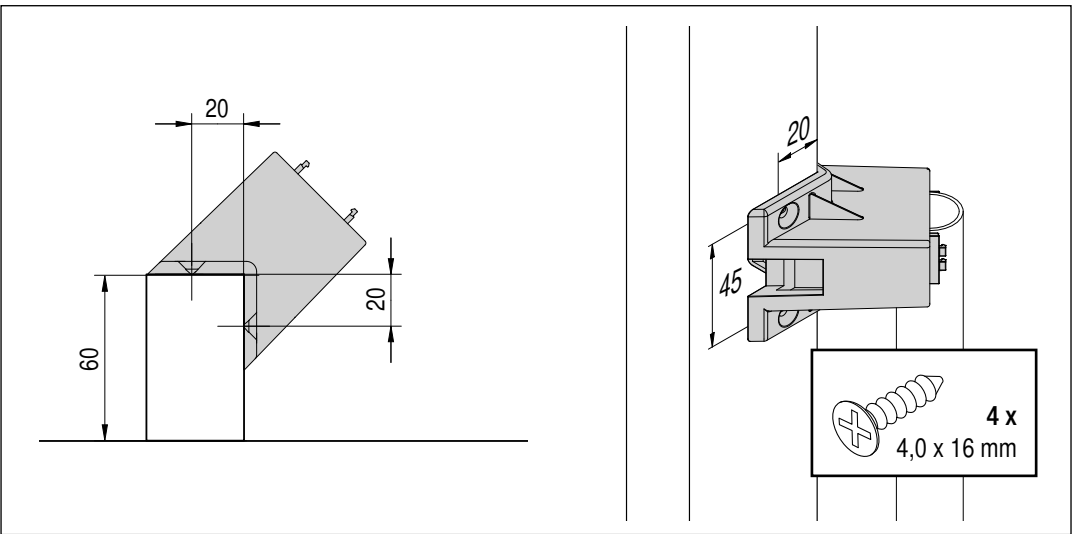

VS COR® Wheel 2/4

MONTAGEANLEITUNG / ASSEMBLY MANUAL

**VAUTH
SAGEL**

**VAUTH
SAGEL**
QUALITY
MADE IN GERMANY

Ø	A	B
650	325	30
750	375	30
850	425	30

mm

1

2

3

	X	
Ø		
650	86	92
750	86	92
850	158	92

2 x
4,0 x 16 mm

32
16

20

280
312

4,0 x 16 mm