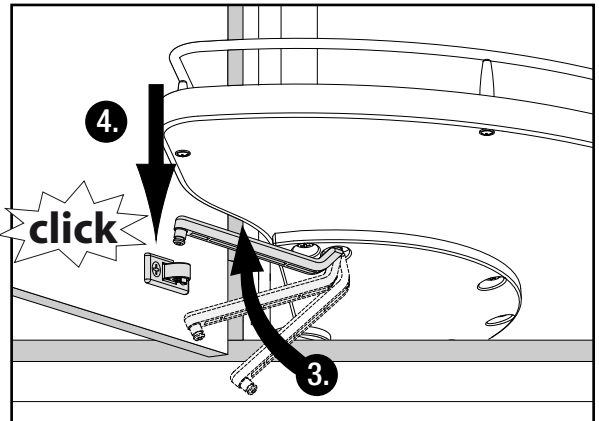

VS COR® Wheel 2/4

MONTAGEANLEITUNG / ASSEMBLY MANUAL

**VAUTH
SAGEL**

**VAUTH
SAGEL**
QUALITY
MADE IN GERMANY

Ø	A	B
650	325	30
750	375	30
850	425	30

mm

1

2

3

	X	
Ø		
650	86	92
750	86	92
850	158	92

2 x
4,0 x 16 mm

32
16

20

280
312

4,0 x 16 mm