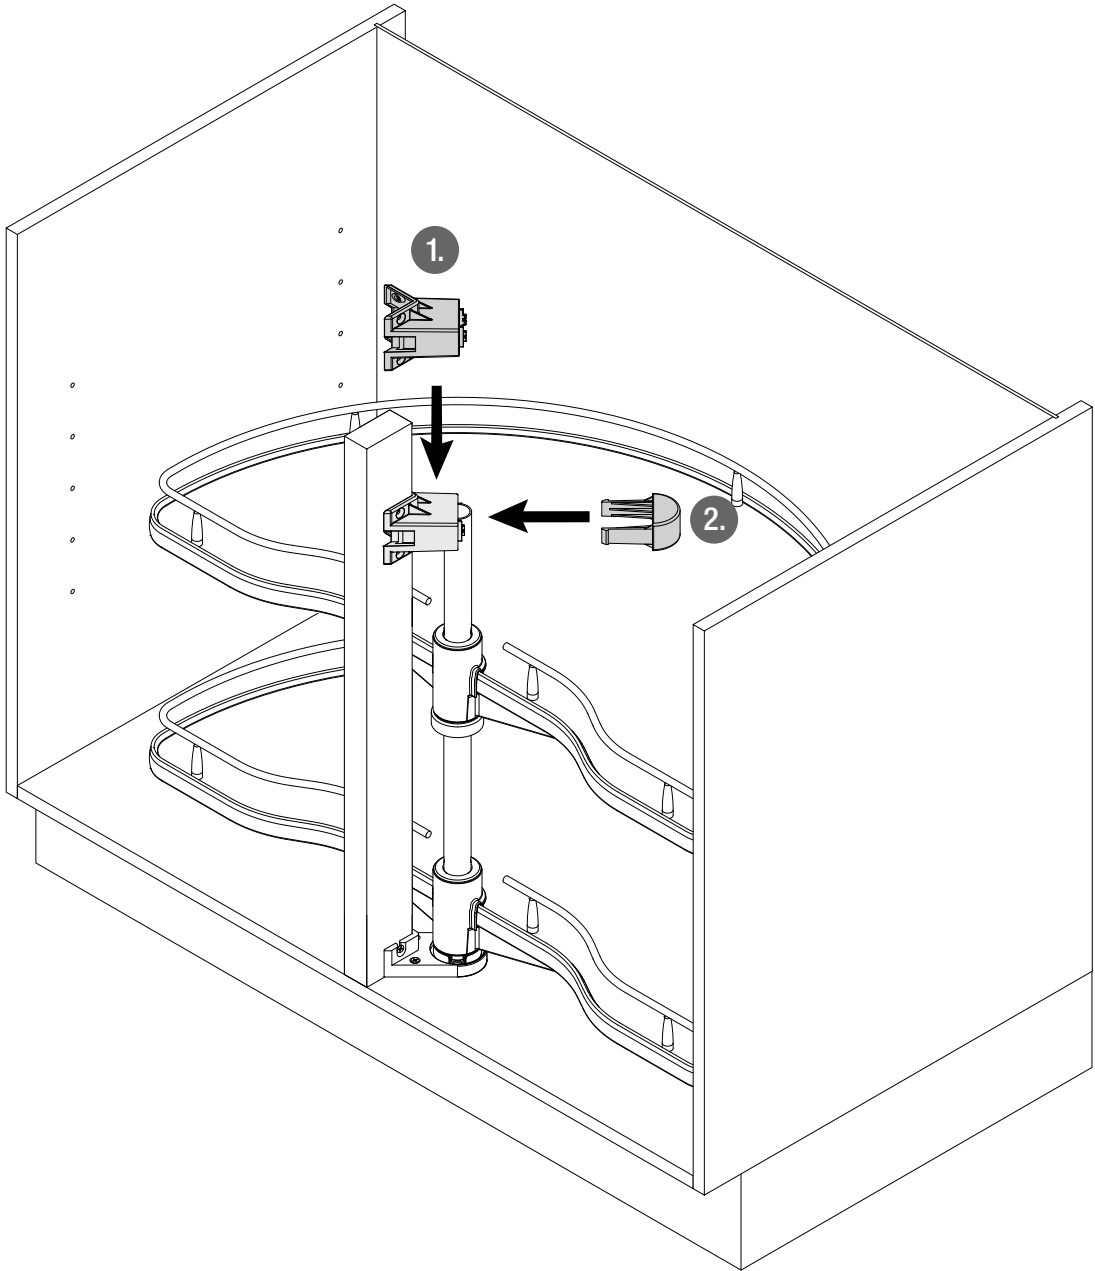

VS COR® Wheel 2/4

MONTAGEANLEITUNG / ASSEMBLY MANUAL

**VAUTH
SAGEL**

**VAUTH
SAGEL**
QUALITY
MADE IN GERMANY

Ø	A	B
650	325	30
750	375	30
850	425	30

mm

1

2

3

	X	
Ø		
650	86	92
750	86	92
850	158	92

2 x
4,0 x 16 mm

32
16

20

280
312

4,0 x 16 mm