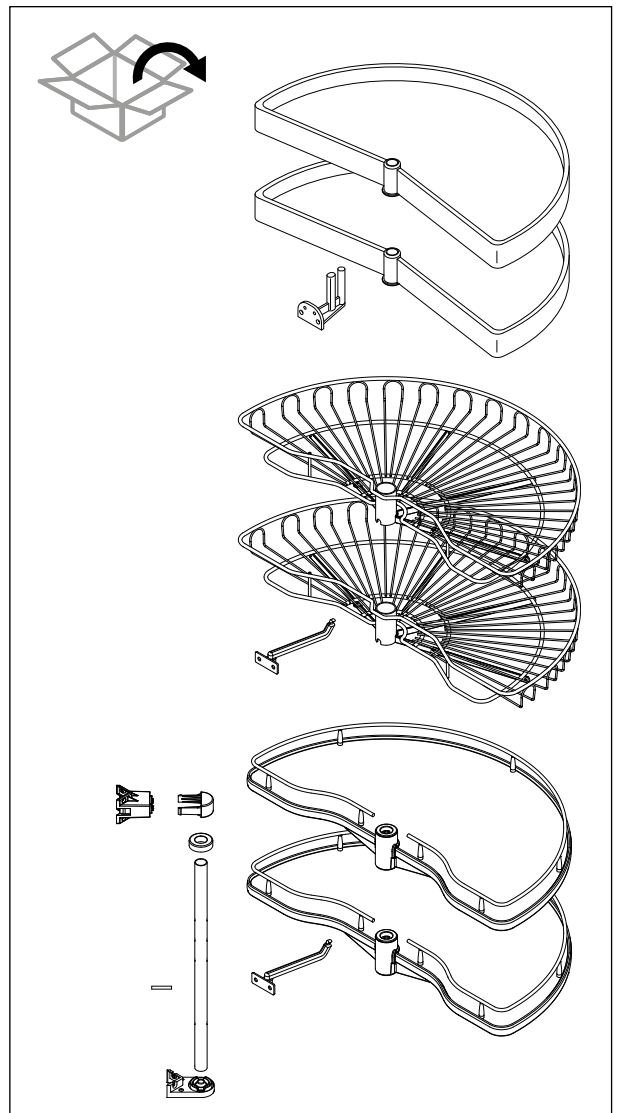

VS COR® Wheel 2/4

MONTAGEANLEITUNG / ASSEMBLY MANUAL

**VAUTH
SAGEL**

**VAUTH
SAGEL**
QUALITY
MADE IN GERMANY

Ø	A	B
650	325	30
750	375	30
850	425	30

mm

1

2

3

	X	
Ø		
650	86	92
750	86	92
850	158	92

2 x
4,0 x 16 mm

32
16

20

280
312

4,0 x 16 mm