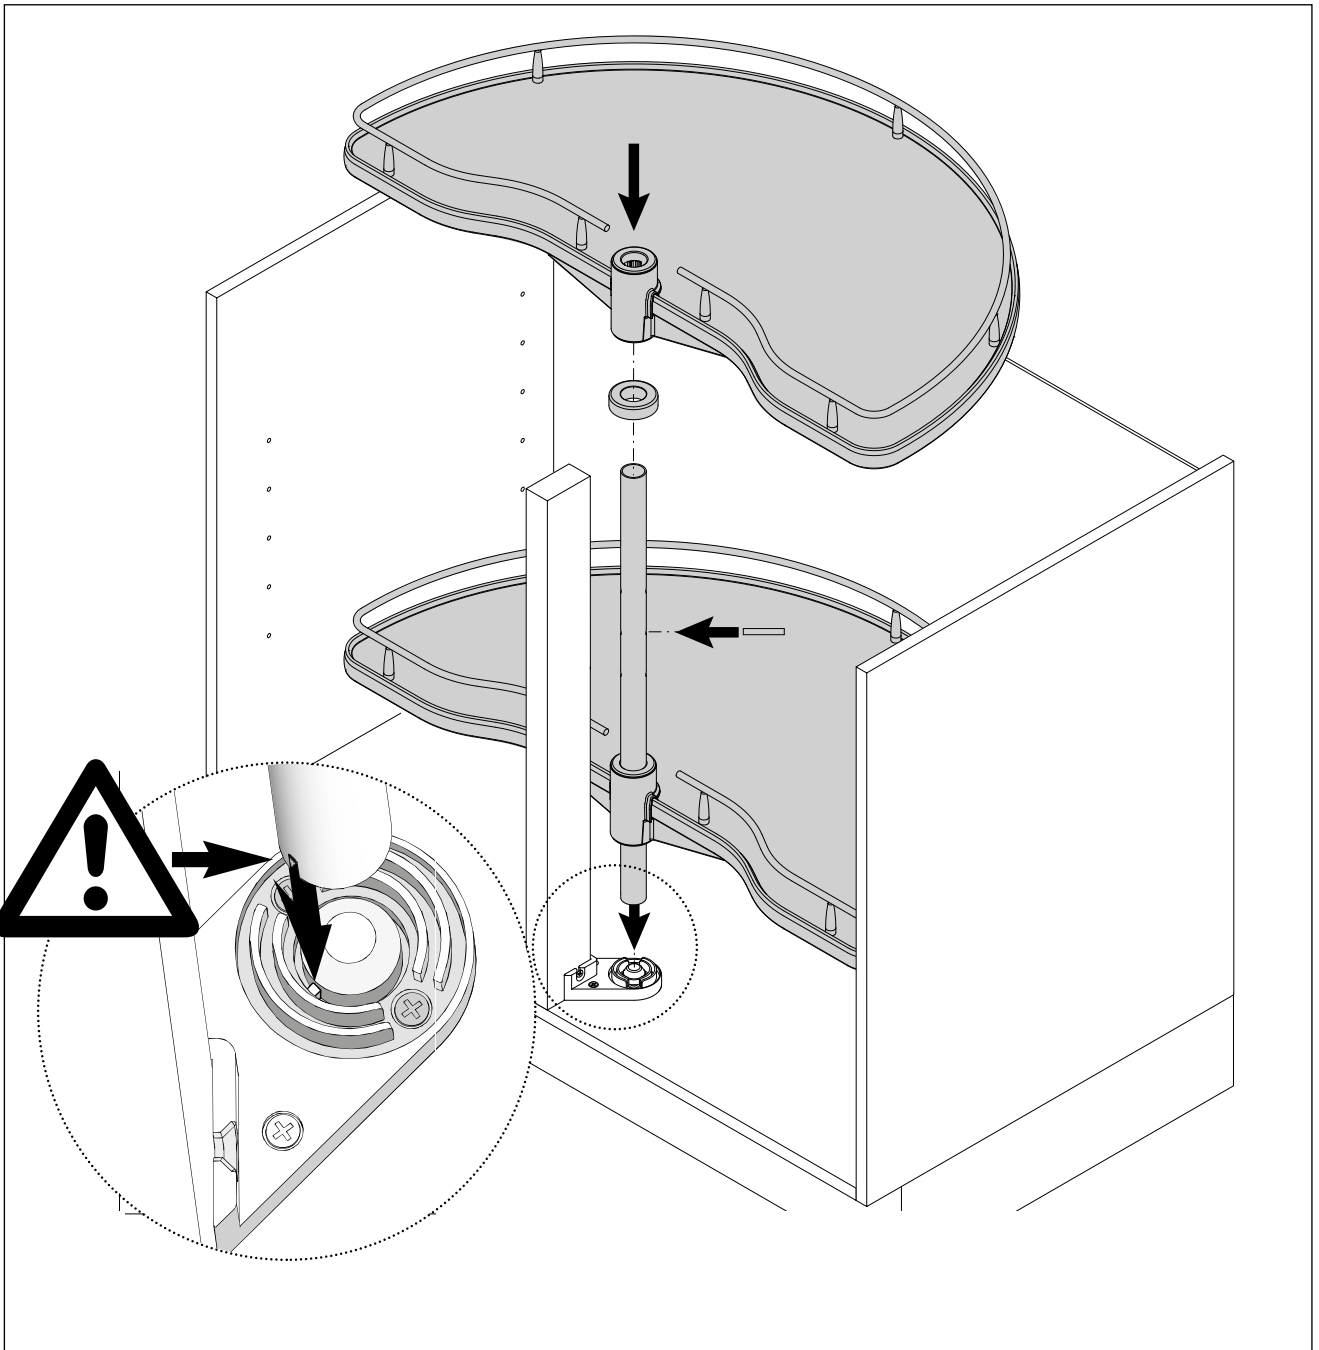

VS COR® Wheel 2/4

MONTAGEANLEITUNG / ASSEMBLY MANUAL

**VAUTH
SAGEL**

**VAUTH
SAGEL**
QUALITY
MADE IN GERMANY

Ø	A	B
650	325	30
750	375	30
850	425	30

mm

1

2

3

	X	
Ø		
650	86	92
750	86	92
850	158	92

2 x
4,0 x 16 mm

32
16

20

280
312

4,0 x 16 mm