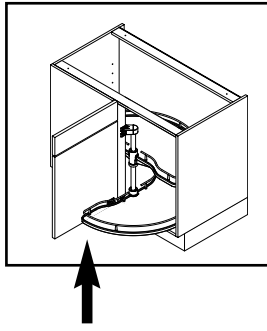

VS COR® Wheel 2/4

MONTAGEANLEITUNG / ASSEMBLY MANUAL

**VAUTH
SAGEL**

**VAUTH
SAGEL**
QUALITY
MADE IN GERMANY

Ø	A	B
650	325	30
750	375	30
850	425	30

mm

1

2

3

	X	
Ø		
650	86	92
750	86	92
850	158	92

2 x
4,0 x 16 mm

32
16

20

280
312

4,0 x 16 mm