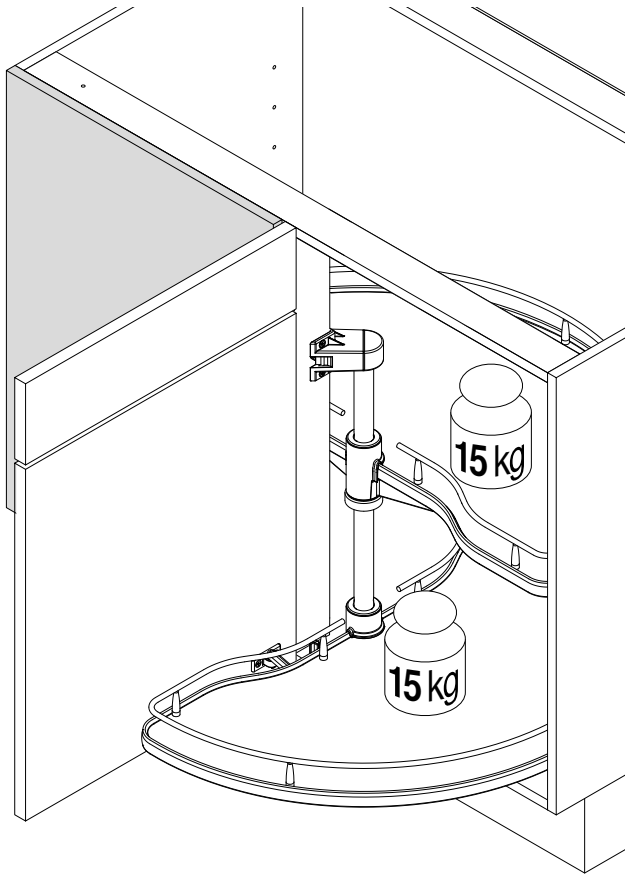

VS COR® Wheel 2/4

MONTAGEANLEITUNG / ASSEMBLY MANUAL

**VAUTH
SAGEL**

**VAUTH
SAGEL**
QUALITY
MADE IN GERMANY

Ø	A	B
650	325	30
750	375	30
850	425	30

mm

1

2

3

	X	
Ø		
650	86	92
750	86	92
850	158	92

2 x
4,0 x 16 mm

32
16

20

280
312

4,0 x 16 mm